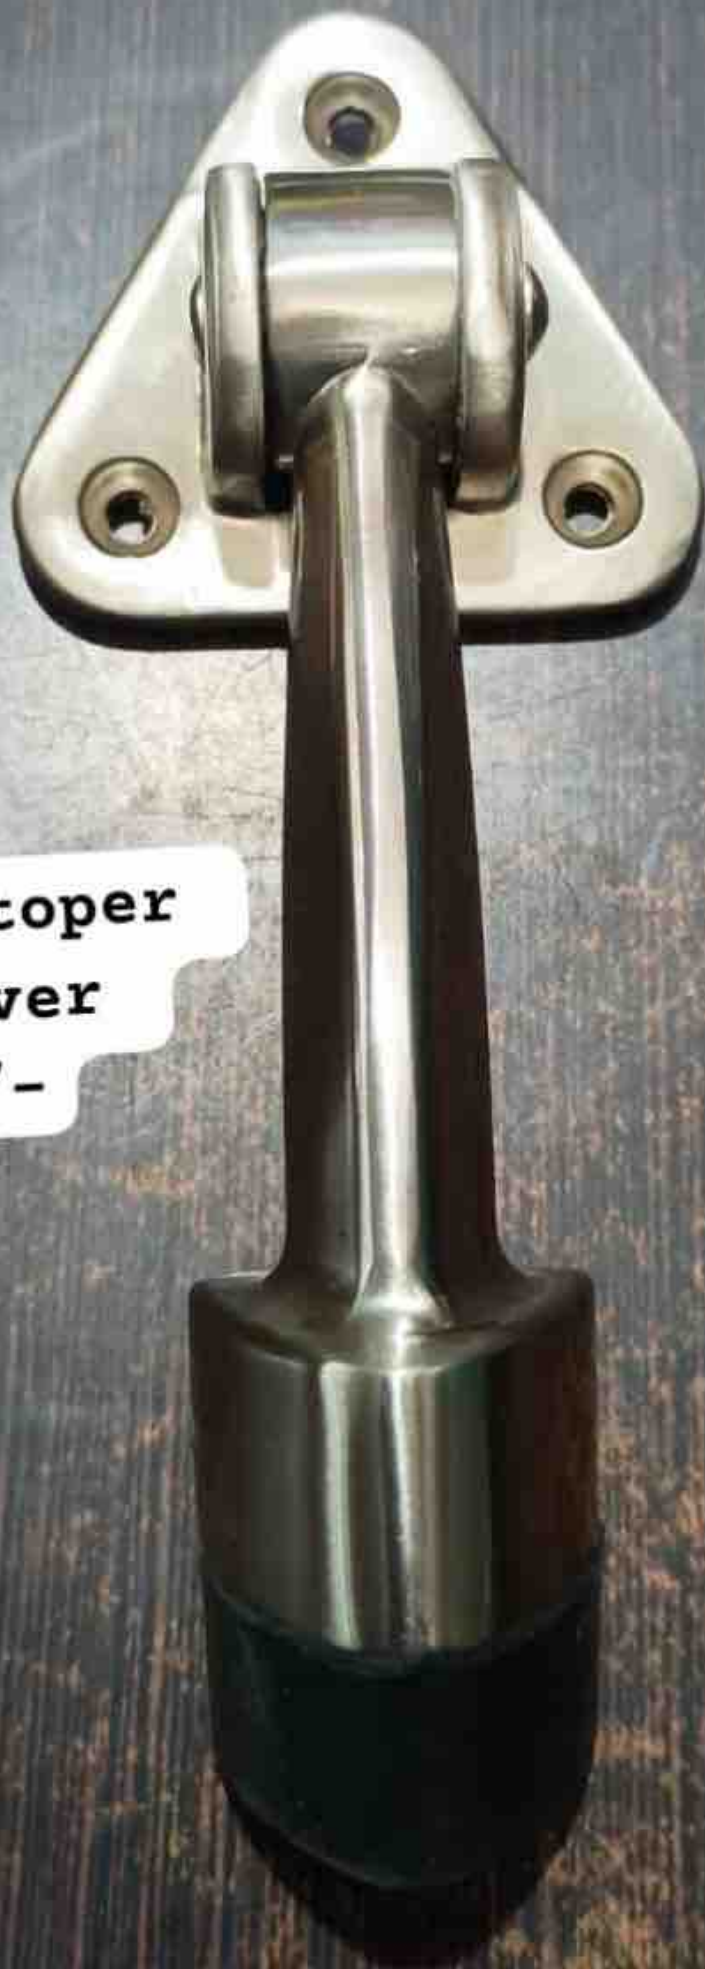

T door stopper
S- Silver
315/-